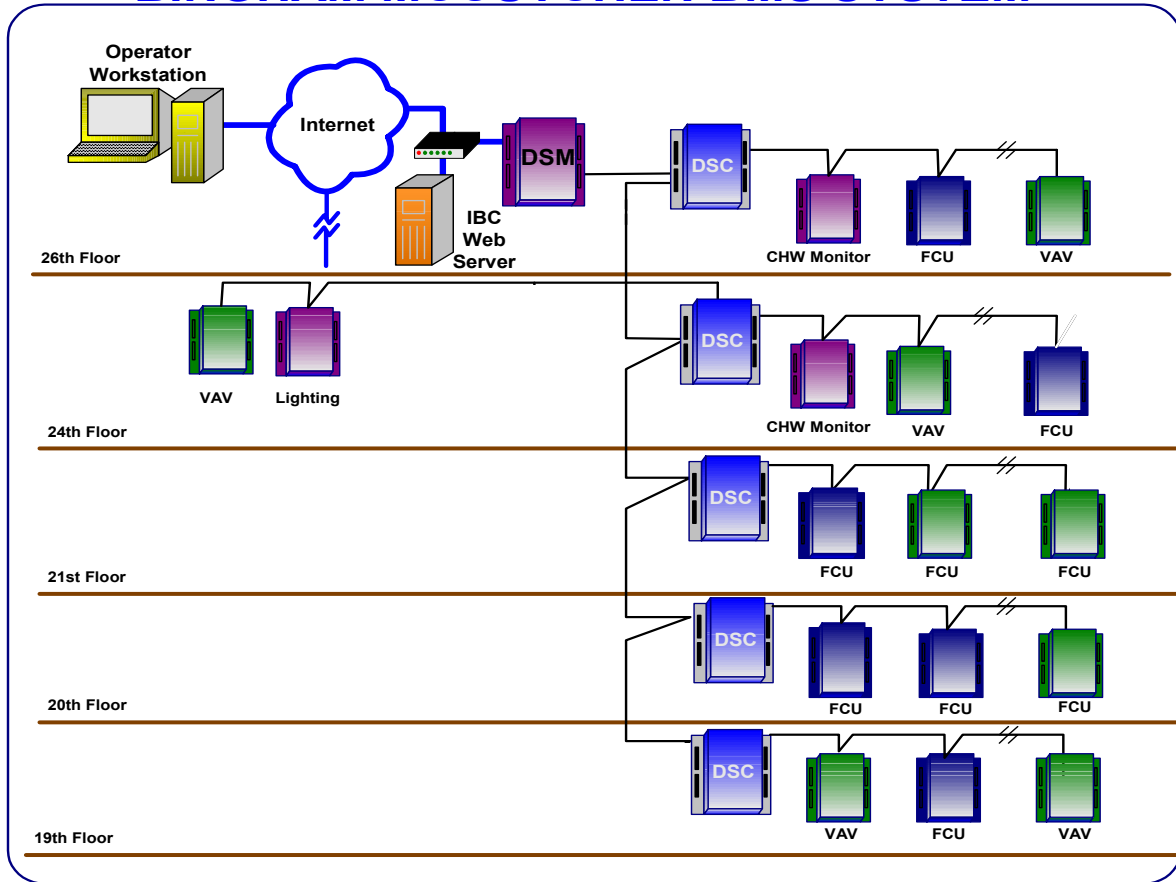

By integrating new Delta Controls hardware with Liebert's existing BACnet interface, IBC made it possible for Bingham McCutchen to monitor their computer room equipment for critical failures and to generate pager, email and printed alarms.

Features:

Controlled Systems: VAV Boxes

Fan Coil Units (FCU's)

Exhaust Fans

BTU Monitoring

Lighting Controls

Control System: Delta Controls

Interface: Thin-client web access